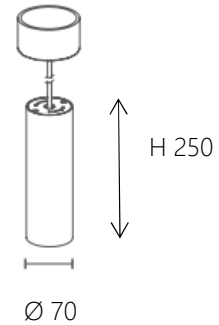

### Surface Mounted Led Pendant Light

Led Pendant Light -COB 25W

Model No.: SL-DX107025

Version: V1.0

Date: July 10th,2021

### Features

- 6063 Aluminum Housing Provides Excellent Thermal Dissipation .
- Anti Glare Design With Black Color Deep Baffled And Honeycomb.
- High Color Rendering Index Ra90,Restores The True Color Of The Subject.
- Lamp Body Length Can Be Custom Make 250mm,300mm,500mm .
- Optical Flexibility 15°/24°/36°/50°Beam Angle, Optic Lens High Transmittance.
- Constant Current Driver With Flicker Free ,Achieves Stable Working Performance.
- Multiple Size Selection With Power From 6W To 25W.
- Sand White And Sand Black Surface Finish.Surface Treatment With Excellent Texture Feeling.
- Triac Dimming ,0/1-10V And Dali Dimming Led Driver To Supporting Smart Control.
- Quality 3 Years warranty
- Application: Suitable For Commercial And Residential Applications Like Shopping Mall, Villa, Hotels, Restaurants,Office ,Home etc.

### Luminaire Specification

Height	H 250mm
Bezel	Ø 70mm
Installation	Surface Mounted
Luminaire material	6063 Aluminium
IP Rating	IP20

### LED Specification

LED	COB LUMINUS
Power	25W
CRI	Ra90
CCT	2700K, 3000K,3500K,4000K,5000K
Lumen	1700lm
Beam angle	15°/24°/36°/50°
Drive current	DC600mA,36V
PF	≧ 0.9
Input	AC220~240V/50~60Hz
Finish	Sand White / Sand Black