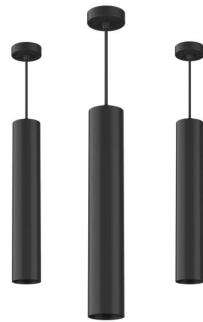

### Surface Mounted Led Pendant Light

Led Pendant Light -COB 25W

Model No.: SL-DX107025

Version: V1.0

Date: July 10th,2021

### Features

- 6063 Aluminum Housing Provides Excellent Thermal Dissipation .
- Anti Glare Design With Black Color Deep Baffled And Honeycomb.
- High Color Rendering Index Ra90,Restores The True Color Of The Subject.
- Lamp Body Length Can Be Custom Make 250mm,300mm,500mm .
- Optical Flexibility 15°/24°/36°/50°Beam Angle, Optic Lens High Transmittance.
- Constant Current Driver With Flicker Free ,Achieves Stable Working Performance.
- Multiple Size Selection With Power From 6W To 25W.
- Sand White And Sand Black Surface Finish.Surface Treatment With Excellent Texture Feeling.
- Triac Dimming ,0/1-10V And Dali Dimming Led Driver To Supporting Smart Control.
- Quality 3 Years warranty
- Application: Suitable For Commercial And Residential Applications Like Shopping Mall, Villa, Hotels, Restaurants,Office ,Home etc.

### Luminaire Specification

Height	H 250mm
Bezel	Ø 70mm
Installation	Surface Mounted
Luminaire material	6063 Aluminium
IP Rating	IP20

### LED Specification

LED	COB LUMINUS
Power	25W
CRI	Ra90
CCT	2700K, 3000K,3500K,4000K,5000K
Lumen	1700lm
Beam angle	15°/24°/36°/50°
Drive current	DC600mA,36V
PF	≧ 0.9
Input	AC220~240V/50~60Hz
Finish	Sand White / Sand Black