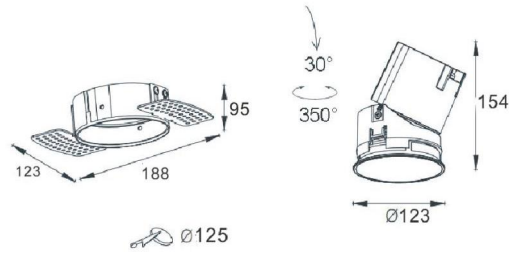

Trimless Adjustable LED Downlight

LED Downlight-COB 30W

Model No.: SL-XQ212530 01

Version: V1.0

Date: June15th,2020

Features

- 355° Horizontally Rotatable, 0° ~ 30° Tilting Adjustable.
- Optical Flexibility 15/24/36 /50 Degree Beam Angle.
- Interchangeable Reflector In Various Finishing.
- Modular Design, Pre Build-In Frame, It Is Easy For Debugging And Maintenance.
- High Quality Aluminum Heat Sink With Excellent Thermal Dissipation.
- Ra90/95 High Color Rendering Is More Realistic, Restores The True Color Of The Subject.
- CCT Range 2700K/3000K/3500K/4000K/5000K/5500K
- Constant Current Driver Output With Flicker Free, Led Driver Efficiency 85-90%
- Supporting To Triac Dimming, 0/1-10V And Dali Dimming .
- 3 Years Warranty.

Application:

Widely Use In Commercial And Residential Lighting, Like Hotels, Villa, Culbs, Restaurants, Offices, Shops And Home, Etc

Luminaire Specification

Height	H 154mm
Bezel	Ø 188mm
Hole cut-out	Ø 125mm
Luminaire material	Aluminium
IP Rating	IP20/44

LED Specification

LED	COB Luminus
Power	30W
CRI	Ra90
CCT	2700K, 3000K, 3500K, 4000K, 5000K
Lumen	2200lm
Beam angle	15°/24°/36°/50°
Drive current	DC700mA, 36V
Input voltage	AC220~240V/50-60Hz
Accessories	Honeycomb