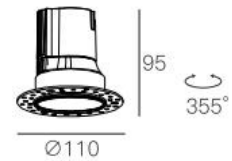

### Trimless LED Downlight 12W

LED Downlight-COB

Model No.:SL-XQ208012 02

Version: V1.0

Date: June15th,2020

Ø75-80

#### Features

- Downlights Trim Hide In Ceiling ,Elegant Looks For Modern Decoration Style.
- Optical Flexibility 15/24/36/50 Degree Beam Angle.
- Interchangeable Reflector In Various Finishing.
- Modular Design, Pre Build-In Frame,It Is Easy For Debugging And Maintenance.
- High Quality Aluminum Heat Sink With Excellent Thermal Dissipation.
- Ra90/95 High Color Rendering Is More Realistic, Restores The True Color Of The Subject.
- CCT Range 2700K/3000K/3500K/4000K/5000K/5500K.
- Constant Current Driver Output With Flicker Free,Led Driver Efficiency 85-90%.
- Supporting To Triac Dimming, 0/1-10V And Dali Dimming .
- 3 Years Warranty.

#### Luminaire Specification

Height	H 95mm
Bezel	Ø 110mm
Hole cut-out	Ø 80mm
Luminaire material	Aluminium
IP Rating	IP20/44